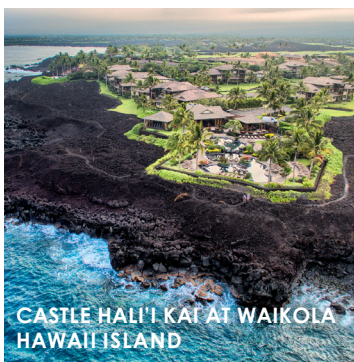

CASTLE

RESORTS & HOTELS

O'AHU • HAWAII'I • KAUA'I • MAUI • MOLOKAI • NEW ZEALAND

FIND YOUR CASTLE

HAWAII ISLAND

OAHU / WAIKIKI

KAUA'I

MAUI

CASTLE RESORTS & HOTELS

O'AHU • HAWAII • KAUAI • MAUI • MOLOKAI • NEW ZEALAND

FOR DETAILED
INFORMATION ON OUR
ACCOMMODATIONS VISIT:
CastleResorts.com

five FOR \$50

Ask about our "5 for 50 Booking Bonus".
Receive US\$50 for every 5+ night stays bookings!

Explore our destinations

Located on 5 islands, choose from a variety of apartment resorts, island hotels and vacation home rentals

CASTLE HALI'I KAI AT WAIKOLOA
HAWAII ISLAND

CASTLE BAMBOO WAIKIKI
OAHU

CASTLE KIAHUNA PLANTATION
KAUAI