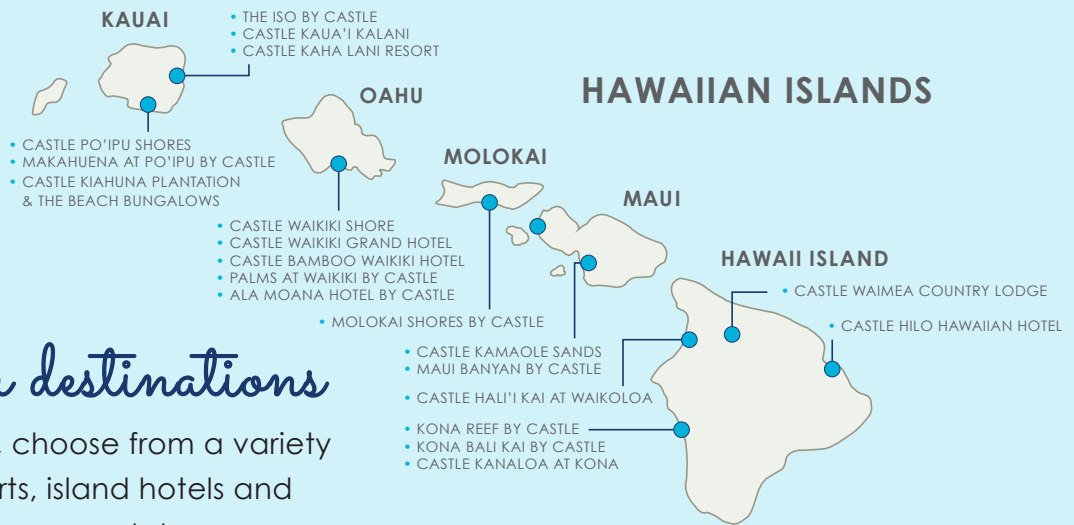

CASTLE

RESORTS & HOTELS

O'AHU • HAWAII'I • KAUA'I • MAUI • MOLOKAI • NEW ZEALAND

FIND YOUR CASTLE

HAWAII ISLAND

OAHU / WAIKIKI

KAUA'I

MAUI

CASTLE RESORTS & HOTELS

O'AHU • HAWAII • KAUAI • MAUI • MOLOKAI • NEW ZEALAND

FOR DETAILED
INFORMATION ON OUR
ACCOMMODATIONS VISIT:
CastleResorts.com

five FOR \$50

Ask about our "5 for 50 Booking Bonus".
Receive US\$50 for every 5+ night stays bookings!

Explore our destinations

Located on 5 islands, choose from a variety of apartment resorts, island hotels and vacation home rentals

CASTLE HALI'I KAI AT WAIKOLOA
HAWAII ISLAND

CASTLE BAMBOO WAIKIKI
OAHU

CASTLE KIAHUNA PLANTATION
KAUAI

CASTLE WAIKIKI SHORE
OAHU

CASTLE KAMAOLE SANDS
MAUI

CASTLE KANALO A AT KONA
HAWAII ISLAND

CASTLE HILO HAWAIIAN HOTEL
HAWAII ISLAND

CASTLE THE ISO
KAUAI